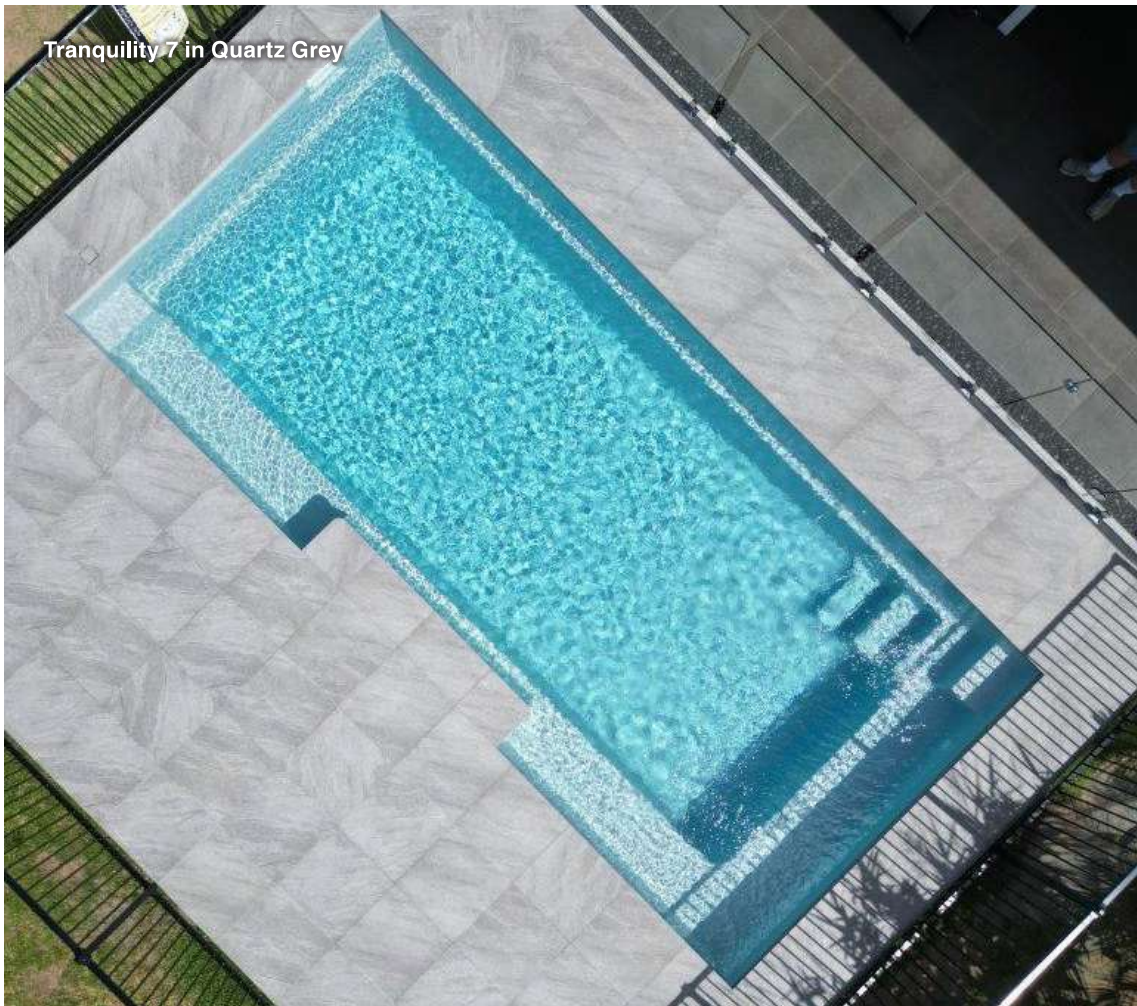

SIZE: 10m x 4.5m
DEPTH: 1m to 1.7m

11 Metre Pool Range

SIZE: 11m x 4.4m
DEPTH: 0.9m to 1.9m

SIZE: 11.3m x 4.6m
DEPTH: 1m to 1.86m

Other Pools

SIZE: 13.5m x 3m DEPTH: 1.5m

Cosmopolitan 11 in Coral Grey with Lights

Tranquility 7 in Quartz Grey

COLOURS

Deciding on the colour of your pool is one of the most exciting decisions you will make. Choose from our vibrant, modern colours to transform the ordinary into the amazing.